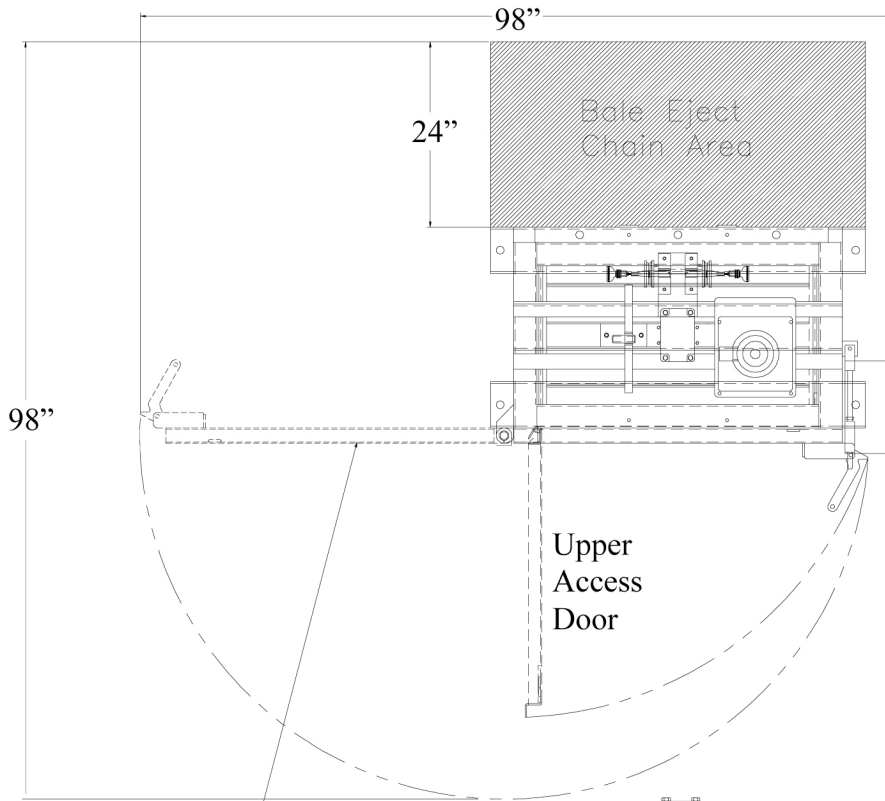

Specifications and/or appearance may change without notice.

Poly Packer 3600 Specifications

Bale Weight
50 to 360 Pounds

Bale Size
36"W x 24"D x 24"H

Compacting Ratio
16:1 for Stretch Film

Electrical
115 Volt, 20 Amps

Motor
1 Horsepower