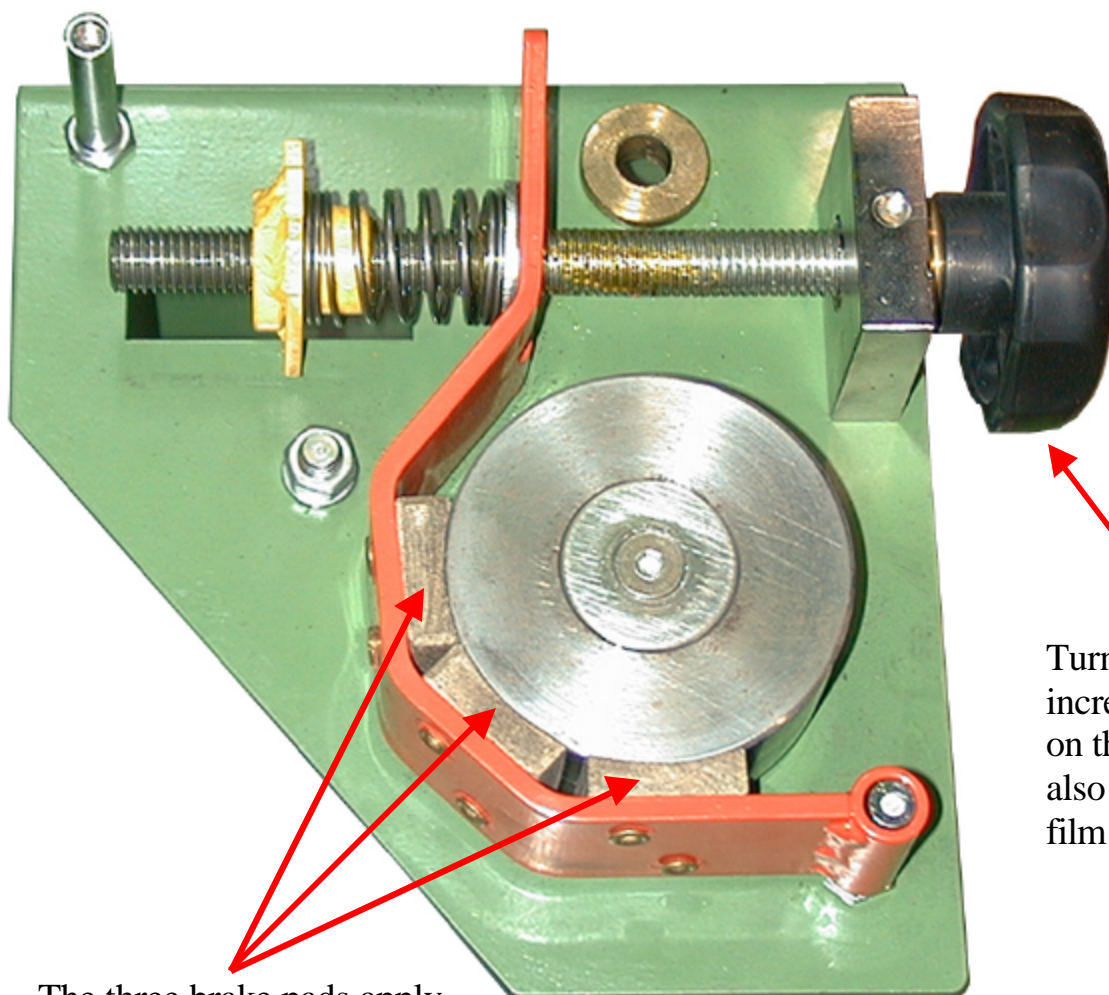

Predator[®] SS Simplified Stretch

Turn the knob to increase the stretch on the load which also increases the film force.

The three brake pads apply even pressure for precise film stretch.

HIGHLIGHT
INDUSTRIES, INC.