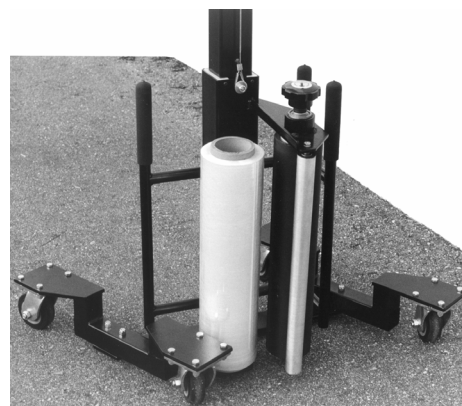

**GOES ANYWHERE
TO WRAP ANYTHING**

SPIRAL FANTOM

USER FRIENDLY

Comfortable foam grip handles. Infinitely variable height adjustment using a counterbalance system. Four swivel casters. All combine to make the Spiral Fantom easy to use by virtually anyone!

STRETCH SET™

Highlight's patented film tensioning system ensures the film stretch to be precisely controlled. This maximizes your load integrity and film economy.

PORTABLE AND MANEUVERABLE

Two easily recognized features. The Spiral Fantom saves time by going to the load and quickly wrapping it up. It allows you to have a wrapping station at any location in your plant. Any size and any weight load can be wrapped.

WRAP IT ALL!

The Spiral Fantom's unique design allows you to wrap your load to within an inch and a half of the ground and up to 65 inches high. Unitize your load with the pallet and be assured your products will stay together all the way to their destination.

The ***SPIRAL FANTOM***. Another innovative product from Highlight Industries to help you stretch wrap your product efficiently and economically.

WRAPS LOW TO THE GROUND

**SPIRALS UP
TO WRAP
65" HIGH**

**ACCEPTS
12"-18"
HANDWRAP**