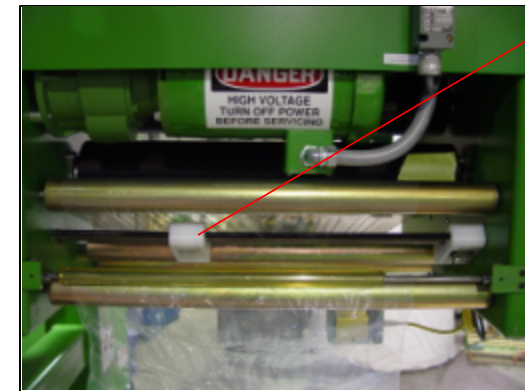

From small rolls to large rolls, the Highlight Horizontal Roll Wrapper can handle them all!

Film Assist temporarily energizes the power pre-stretch system so the operator can easily pull film down to the load.

Integrated Master Control touch screen provides superior control over all machine functions. Shown is only one of the many screens used in the operation of the Highlight Horizontal Roll Wrapper. Help messages for all machine functions are always available to the operator.