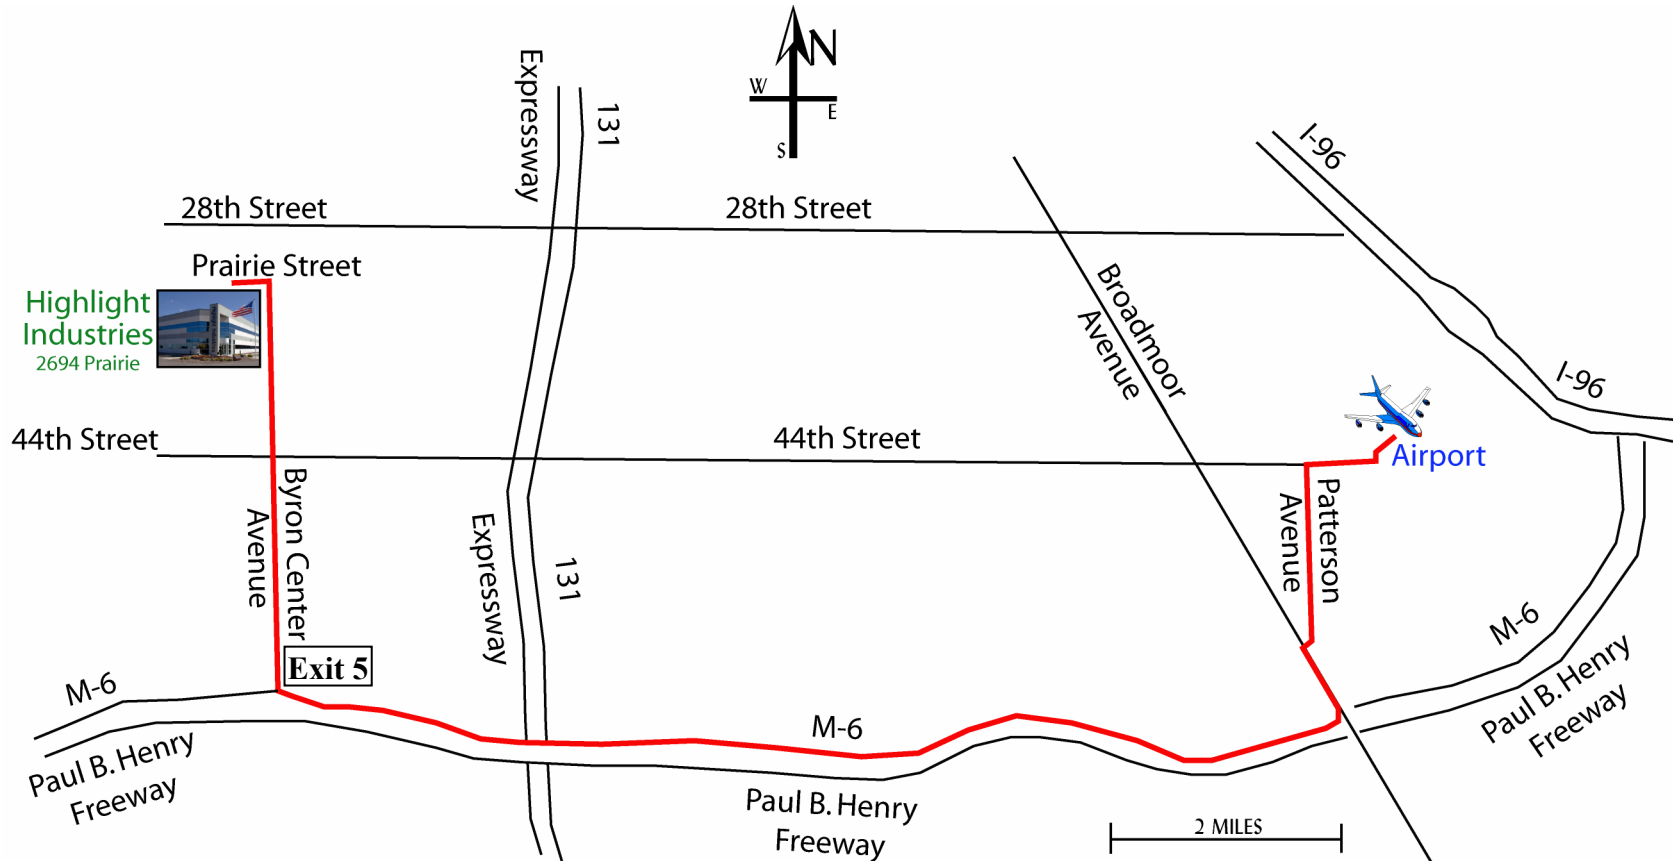

Directions to Highlight Industries from Grand Rapids Airport via Paul B. Henry Freeway (M-6)

1. Exit westward out of airport..
2. Turn LEFT at Patterson Avenue, travel approx. 1.4 miles.
3. Turn LEFT at Broadmoor Avenue (M-37), travel approx. 0.6 miles.
4. MERGE via the ramp onto M-6 (Paul B. Henry Freeway) West to Holland, travel approx 9.0 miles.
5. Take Exit 5, Byron Center Avenue.
6. Turn RIGHT onto Byron Center Avenue, travel approx. 3.6 miles.
7. Turn LEFT at Prairie Street, travel approx 0.3 miles to Highlight on LEFT (south) side.